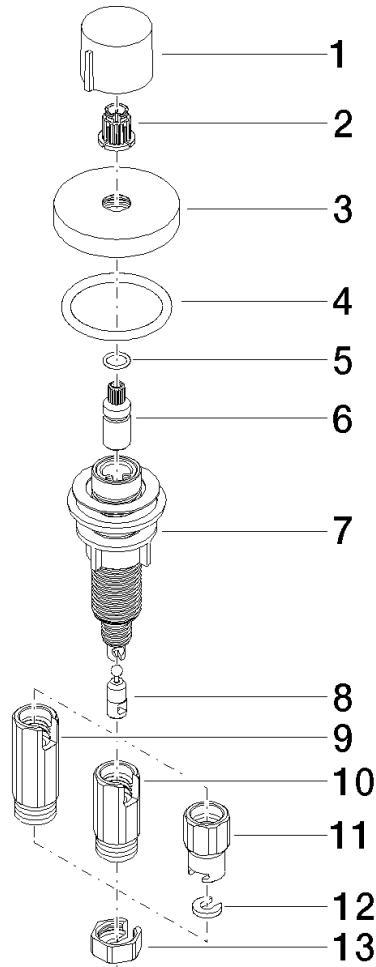

Strainer waste with control handle - Brushed Durabronz (23kt Gold)

ELIO

10 710 970

- control for single basin
- including adapter for Bowden cable

Fits ELIO, ENO, MEM, META SQUARE, SYNC, TARA and TARA ULTRA

Fits: ELIO, MEM, TARA, TARA ULTRA, META SQUARE

	Brushed Durabronz (23kt Gold)	10 710 970-28
	Chrome	10 710 970-00
	Brushed Platinum	10 710 970-06
	Platinum	10 710 970-08
	Durabronz (23kt Gold)	10 710 970-09
	Dark Chrome	10 710 970-19
	Matte Black	10 710 970-33
	Brushed Champagne (22kt Gold)	10 710 970-46
	Champagne (22kt Gold)	10 710 970-47
	Brushed Chrome	10 710 970-93
	Brushed Dark Platinum	10 710 970-99

10 710 970

mm [inches]

10 710 970

Parts for other finishes can be found here: [Chrome](#)

Spare parts list

No.	Item Number	Name	Quantity used	Delivery time
1	09 20 97 030-28	handle	1	20
2	90 12 12 002 00 90	fixing cap	1	2
3	09 27 87 006-28	rosette	1	20
4	90 14 10 043 00 90	seal	1	2
5	09 14 10 042 90	seal	1	2
6	09 29 06 087-28	spindle	1	-
Spare part can no longer be ordered, please order the replacement item				
7	04 30 01 029 00 90	adaptor	1	2
8	09 24 03 175 90	adaptor	1	2
9	09 11 10 073-07	connection	1	30
10	09 11 10 074-07	connection	1	30
11	09 11 10 079-07	connection	1	30
12	09 30 11 087 90	disc	1	2
13	09 23 30 024-07	nut	1	30