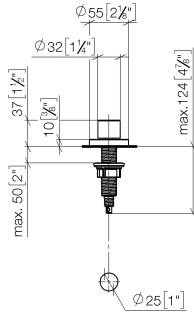

Strainer waste with control handle - Brushed Durabronz (23kt Gold)

ELIO

10 710 970

- control for single basin
- including adapter for Bowden cable

Fits ELIO, ENO, MEM, META SQUARE, SYNC, TARA and TARA ULTRA

Fits: ELIO, MEM, TARA, TARA ULTRA, META SQUARE

	Brushed Durabronz (23kt Gold)	10 710 970-28
	Chrome	10 710 970-00
	Brushed Platinum	10 710 970-06
	Platinum	10 710 970-08
	Durabronz (23kt Gold)	10 710 970-09
	Dark Chrome	10 710 970-19
	Matte Black	10 710 970-33
	Brushed Champagne (22kt Gold)	10 710 970-46
	Champagne (22kt Gold)	10 710 970-47
	Brushed Chrome	10 710 970-93
	Brushed Dark Platinum	10 710 970-99

10 710 970

mm [inches]

10 710 970

Parts for other finishes can be found here: [Chrome](#)

Spare parts list

No.	Item Number	Name	Quantity used	Delivery time
1	09 20 97 030-28	handle	1	20
2	90 12 12 002 00 90	fixing cap	1	2
3	09 27 87 006-28	rosette	1	20
4	90 14 10 043 00 90	seal	1	2
5	09 14 10 042 90	seal	1	2
6	09 29 06 087-28	spindle	1	-
Spare part can no longer be ordered, please order the replacement item				
7	04 30 01 029 00 90	adaptor	1	2
8	09 24 03 175 90	adaptor	1	2
9	09 11 10 073-07	connection	1	30
10	09 11 10 074-07	connection	1	30
11	09 11 10 079-07	connection	1	30
12	09 30 11 087 90	disc	1	2
13	09 23 30 024-07	nut	1	30